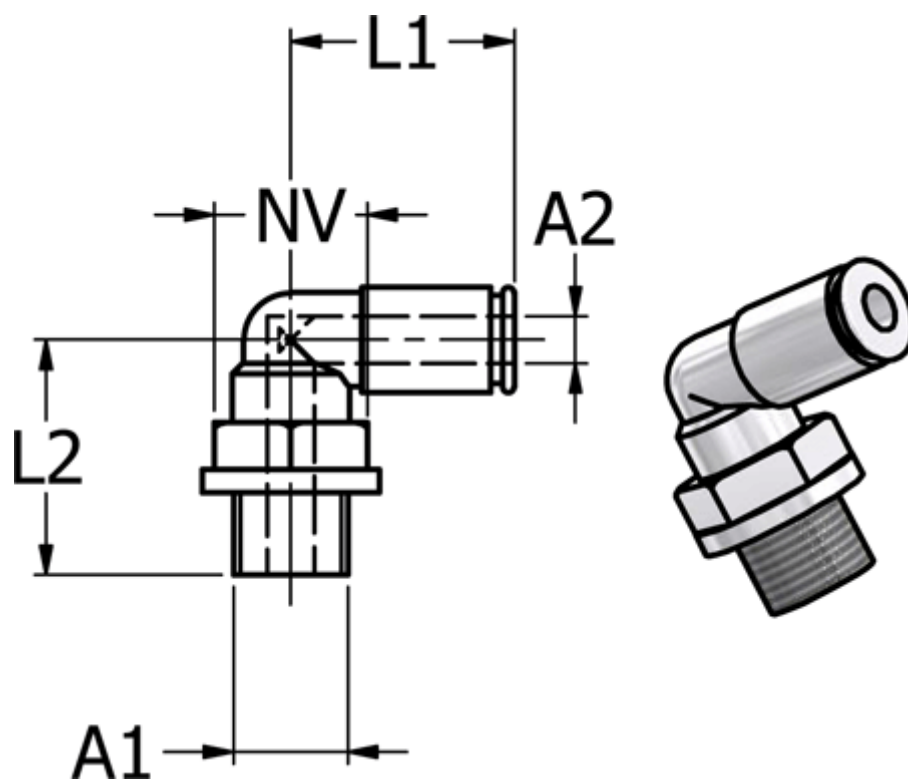

Article number: 58685401210

Description: Metal Push-in fitting 854.012-10, Ø10 / G 1/2"
Elbow with FPM O-ring

Measures

Ext. hose diameter A2	= 10
L1	= 27
L2	= 30
NV	= 16
Thread A1	= G 1/2"